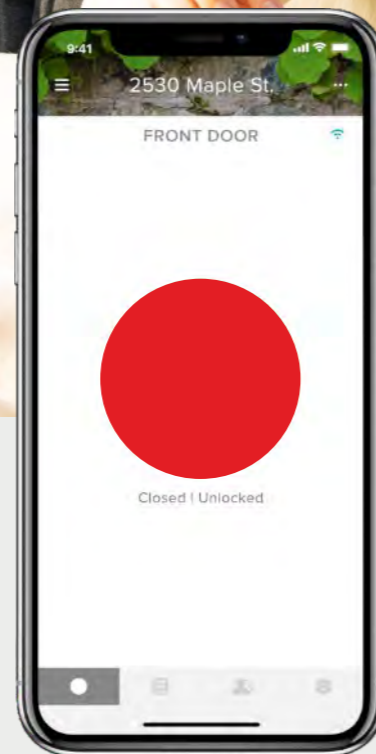

Yale Home

*Coming soon

The Yale Home app functionalities

App control

Lock and unlock your door from your app, anywhere in the world.

DoorSense™ technology

The lock will check the status of the door and tell you if your door is securely closed and locked.

Activity monitoring

See who comes and when with the Activity Feed. Check who unlocked the door and if or when it was actually opened. Set-up alerts to notify when specific people arrive home.

Guest access