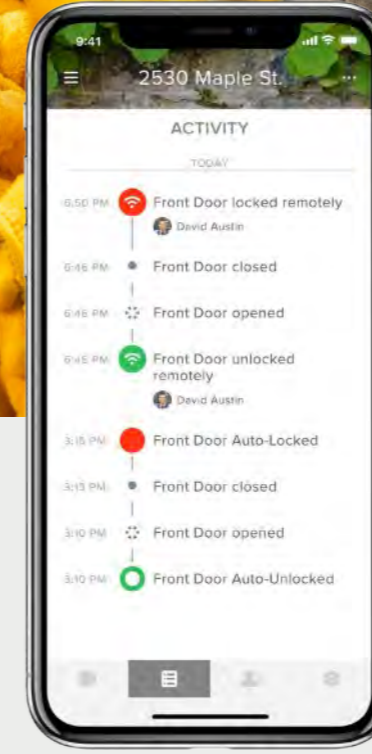

We were there for your grandparents (and probably theirs) and we'll be there for your children.

Today, and every day to come.

The Yale Home Ecosystem

For a seamless home security experience.

The Yale Home app enables you to connect and control all your Yale smart security devices Yale Smart Locks, Yale Smart Alarm, Yale Smart Storage solutions and Video Door bell from a single app.

Yale Home

*Coming soon

The Yale Home app functionalities

App control

Lock and unlock your door from your app, anywhere in the world.

DoorSense™ technology

The lock will check the status of the door and tell you if your door is securely closed and locked.

Activity monitoring

See who comes and when with the Activity Feed. Check who unlocked the door and if or when it was actually opened. Set-up alerts to notify when specific people arrive home.

Guest access

Grant unlimited virtual keys valid for a few weeks, a few hours, or a few minutes. Never worry about lost or stolen keys again.

Smart together

Connect your Smart Lock with leading smart home systems, voice assistants and holiday rental platforms for effortless lock control and access management.