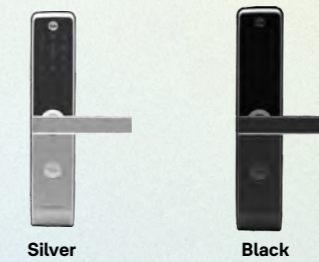

Product Key Features

- 
Yale Home **
- 
Biometric
- 
PIN Code
- 
Upto 3 Years Warranty
- 
Mechanical Key
- 
Remote Control
- 
Wi-Fi *
- 

YDM4115A

Biometric	Available
PIN code	Available
Remote control	Optional (sold separately)
Mechanical key override	2 pcs available
Color	● Brown
Front body	76.6(W) x 334.6(H) x 28(D) mm
Main body	72.8(W) x 306.6(H) x 37(D) mm
Backset	60mm
Door thickness	38 - 80mm
Emergency power supply	Available
Universal handle	Available
VDP/Intercom Access	Wireless
Yale Smart Phone App	Available

*Bluetooth and Wi-Fi sold separately.

** Yale Home kit is required for Yale Home functionalities (sold separately).

YDM3115A

It's natural for a home to have multiple guests coming together under the same roof. Hence, the YDM3115A smart lock lets you enter home without needing to remember PIN codes simply because you can use RFID key tags for easy door access. You can even issue single-use temporary passwords for your visitors and set schedules to let them in while you're away. YDM3115A is a 3-in-1 door access control platform with strong security features, offering PIN code and RFID key tag as the two main authentication methods.

Available in different finish

Product Key Features

- Yale Home
- PIN Code
- RFID Card
- Upto 3 Years Warranty
- Mechanical Key
- Remote Control
- Wi-Fi
-

YDM3115A

PIN code	Available
RFID keytag	Available
Remote control	Optional (sold separately)
Mechanical key override	2 pcs available
Color	● Matt Black ● Silver
Front body	72(W) x 344(H) x 30(D) mm
Main body	72(W) x 344(H) x 36(D) mm
Backset	60mm
Door thickness	38 - 80mm
Emergency power supply	Available
Universal handle	Available
VDP/Intercom Accesss	Wireless
Yale Smart Phone App	Available