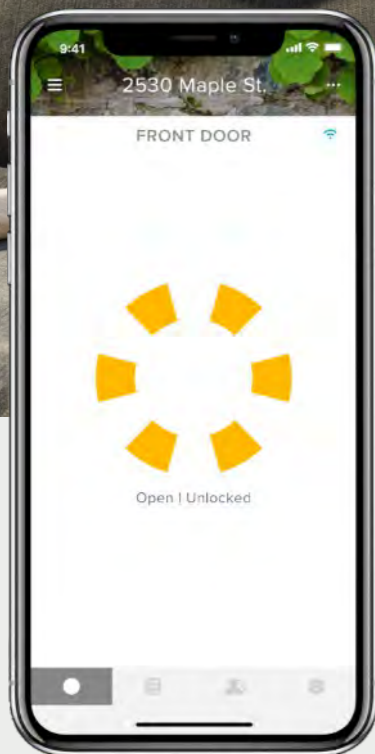

We were there for your grandparents (and probably theirs) and we'll be there for your children.

Today, and every day to come.

The Yale Home Ecosystem

For a seamless home security experience.

The Yale Home app enables you to connect and control all your Yale smart security devices Yale Smart Locks, Yale Smart Alarm, Yale Smart Storage solutions and Video Door bell from a single app.

Yale Home

*Coming soon

The Yale Home app functionalities

App control

Lock and unlock your door from your app, anywhere in the world.

DoorSense™ technology

The lock will check the status of the door and tell you if your door is securely closed and locked.