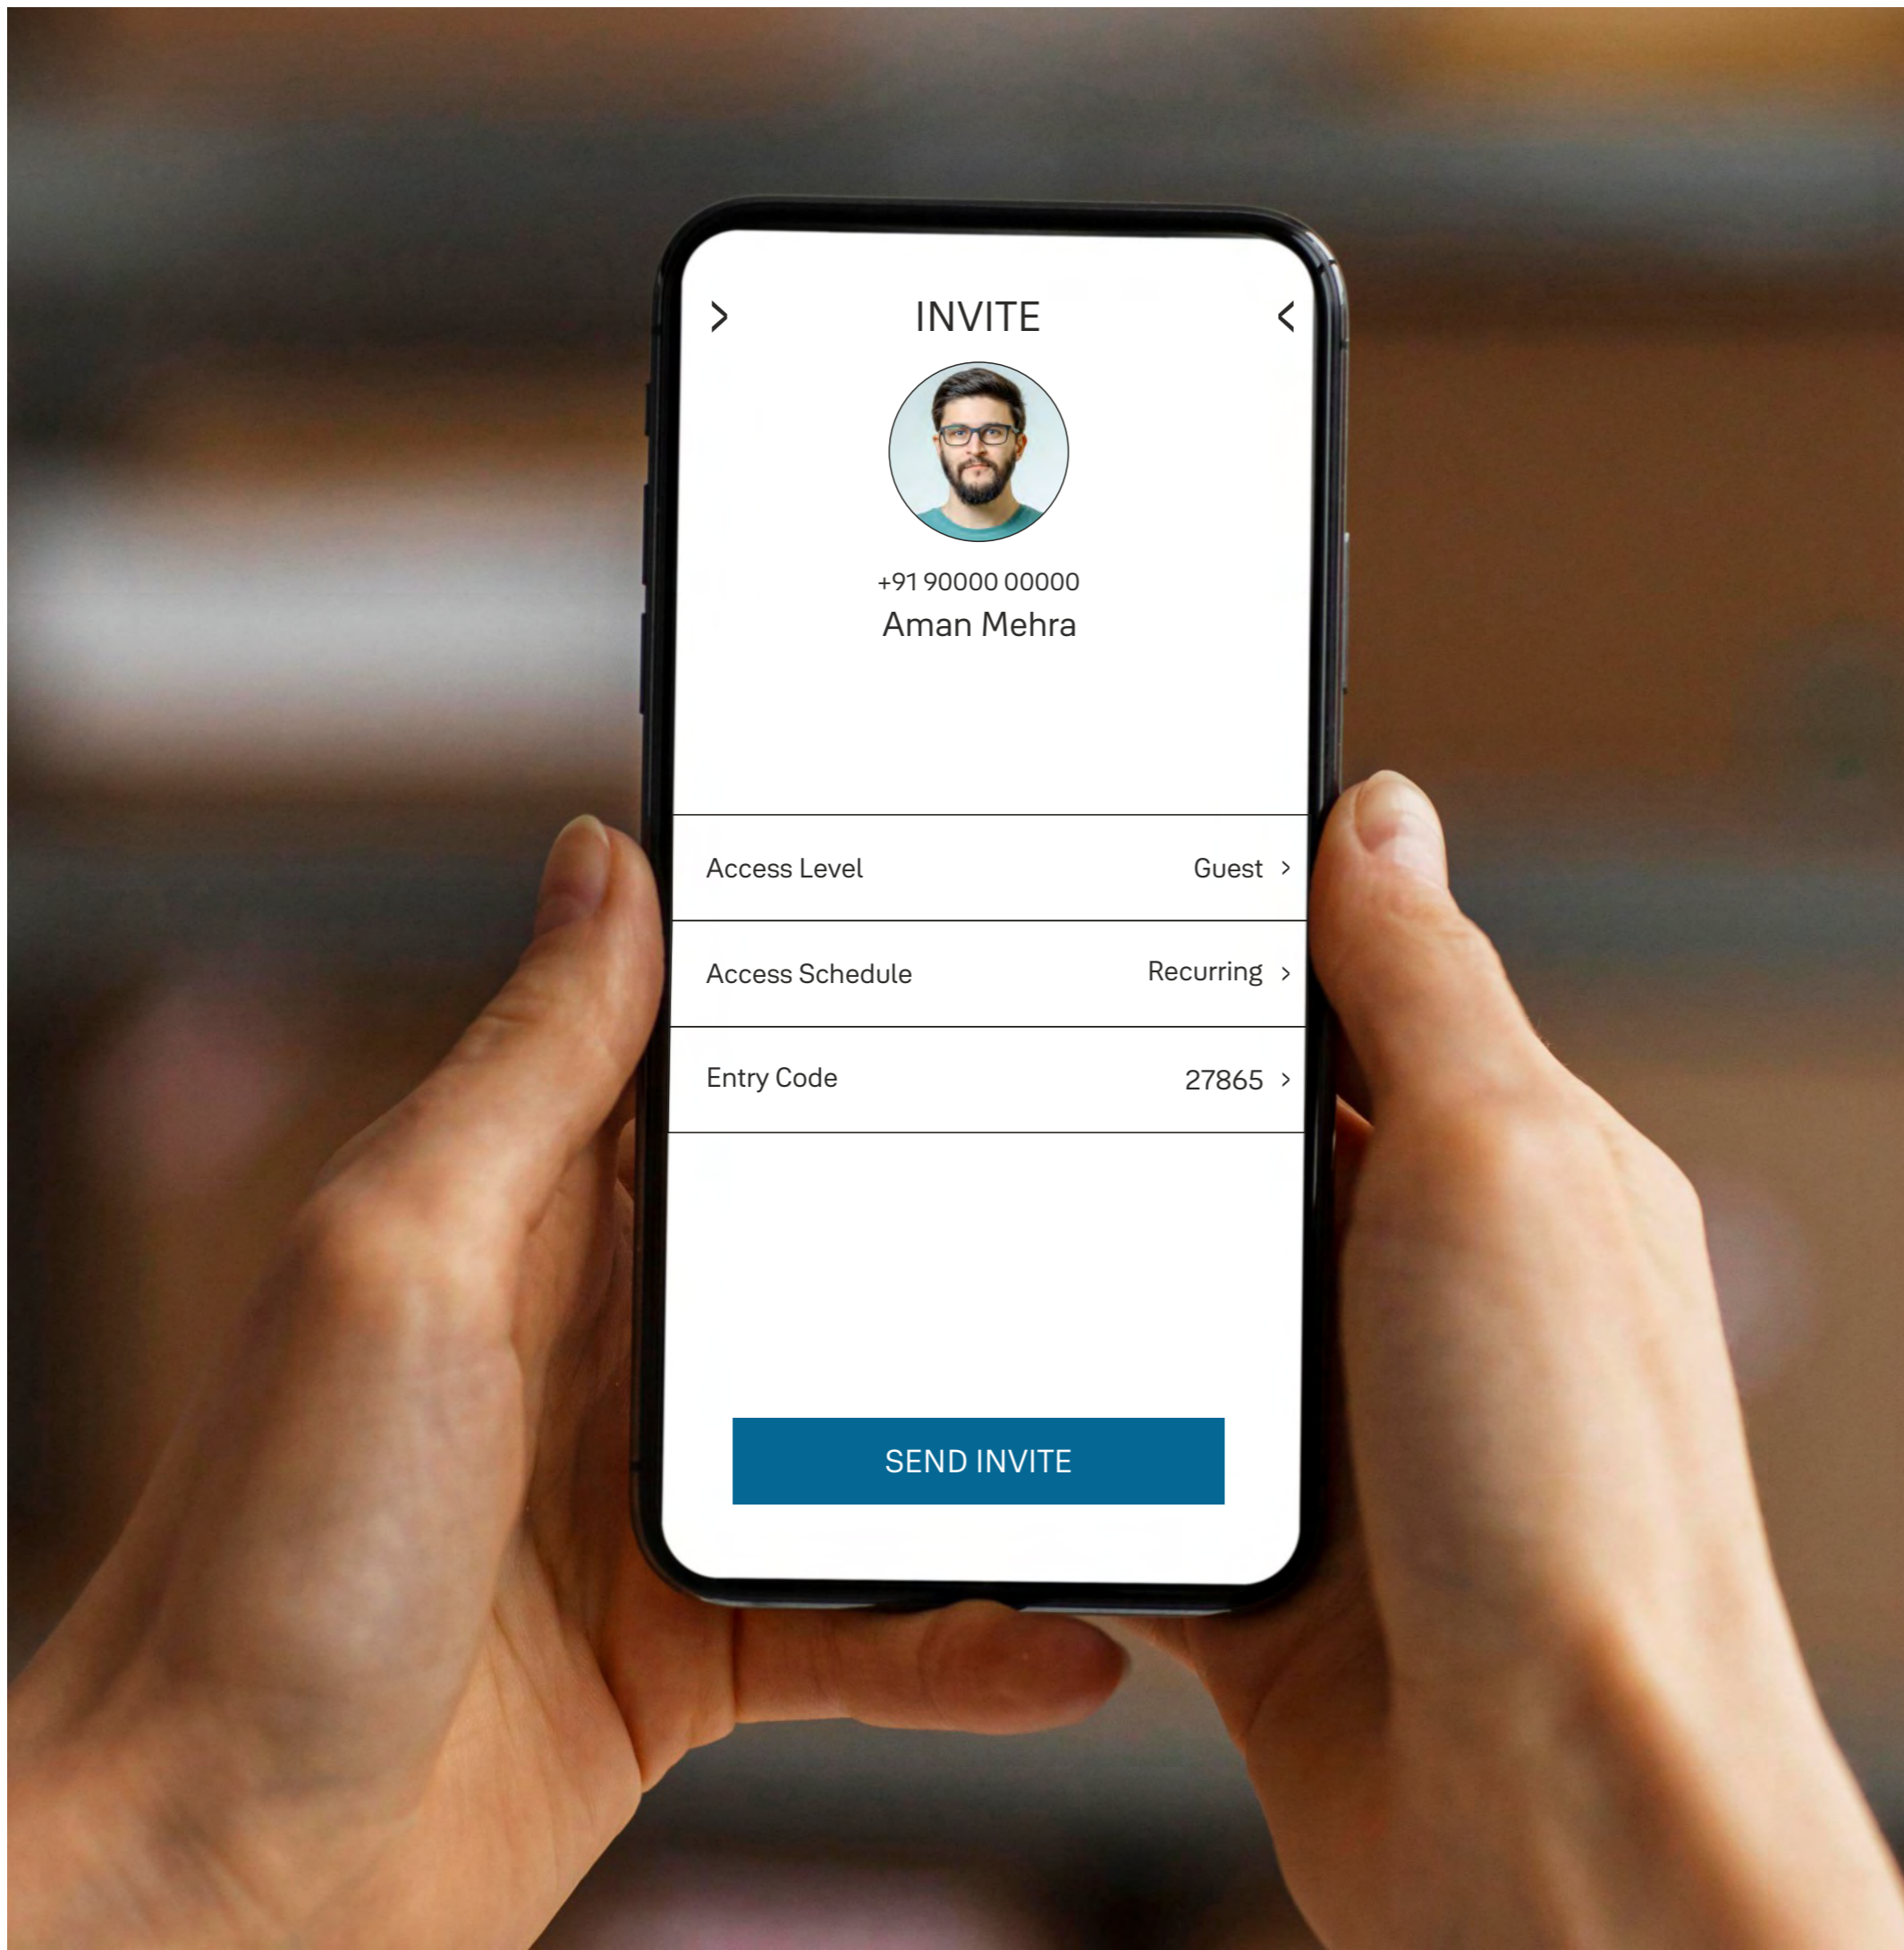

Full control from the palm of your hand

Turn your smartphone or Apple Watch into your key. The intuitive Yale Home app for your Android or iOS device lets you manage the access of your home remotely.* You can share access with the people you trust, view activity, and receive notifications.

*Yale Connect Wi-Fi Bridge & Yale Home Module are required.

Installing is a breeze

The Yale Smart Lock installation is easy without any hassle. Now, your front door look smart and elegant.

Auto-lock and unlock as you come and go

For peace of mind, the auto-lock feature can automatically lock your door when you leave for the day, either immediately after closing or after a set amount of time via the Yale Home app. When you return home and walk up to your door, Auto-unlock will then unlock it again thanks to geo-fencing, so you don't need to fumble around with keys.

Grant entry from wherever you are with the Yale Home app

Remote access means you can let in family, friends and trusted visitors like the cleaner or the delivery driver – from anywhere – when Yale Smart Lock is paired with Yale Connect Wi-Fi Bridge. If someone forgets to lock when they leave, you can take care of it with the tap of a finger.