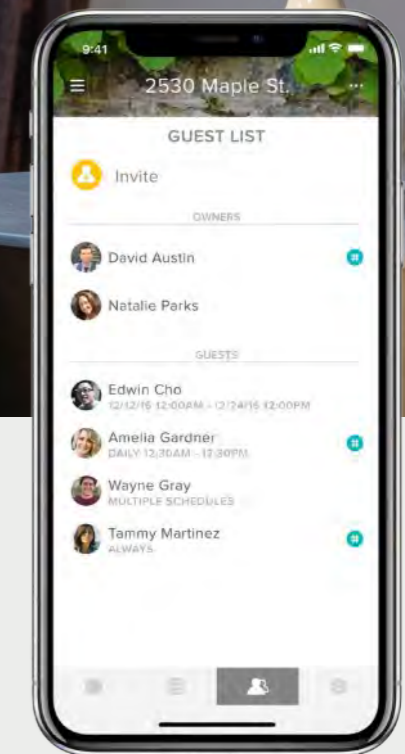

Guest access

Grant unlimited virtual keys valid for a few weeks, a few hours, or a few minutes. Never worry about lost or stolen keys again.