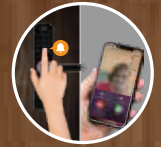

dg 404

VDP (OPTIONAL)

COMPATIBLE WITH HOME AUTOMATION

Digital Lock DG 404
5-in-1 Access
(Bio + Pin + Card + Key
with Wi-Fi Inbuilt)

- Finger Print ID (Upto 100 unique access)
- Password: (Upto 100 unique access)
- RFID (Upto 100 unique access)
- Mechanical Key
- Mobile Access
- Auto/Privacy Locking
- Low Battery Alarm
- Door Thickness: 35mm - 90mm

AVAILABLE FINISHES

Available on

dorsët

INTEGRATED
HD VIDEO CAMERA

2 WAY INTERCOM
MAKE REAL TIME COMMUNICATION EASIER

REALTIME ON
WI-FI CONNECTION
ALWAYS KNOW WHO'S AT THE DOOR

INTEGRATED
NOTIFICATION BELL

DUAL
AUTHENTICATION MODE