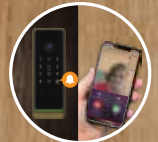

COMPATIBLE WITH HOME AUTOMATION

Digital Lock DG 905
5-in-1 Access
(Bio + Pin + Card + Key
with Wi-Fi Inbuilt)

- Finger Print ID (Upto 100 unique access)
- Password: (Upto 100 unique access)
- RFID: (Upto 100 unique access)
- Mechanical Key
- Mobile Access
- Auto/Manual/Privacy Locking
- Low Battery Alarm
- Door Thickness: 35mm - 90mm

INTEGRATED
PULL HANDLE

2 WAY INTERCOM

Wi-Fi

INTEGRATED
HD VIDEO CAMERA

OTP ACCESS

DUAL
AUTHENTICATION MOD

INBUILT
VIDEO DOOR PHONE

INTEGRATED
NOTIFICATION BELL