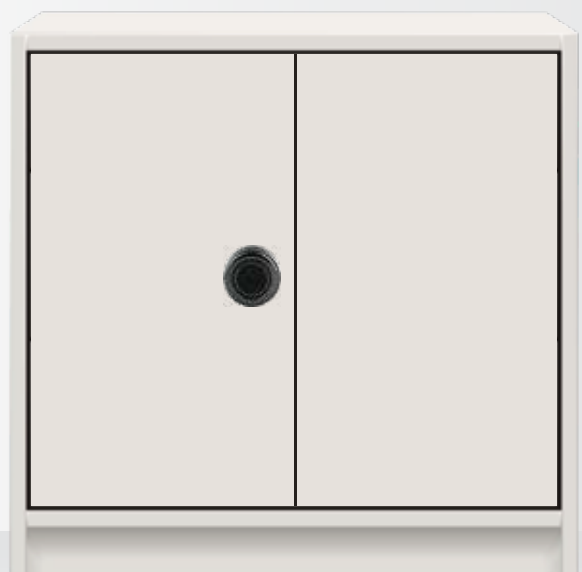

SUITABLE FOR SLIDING DOOR