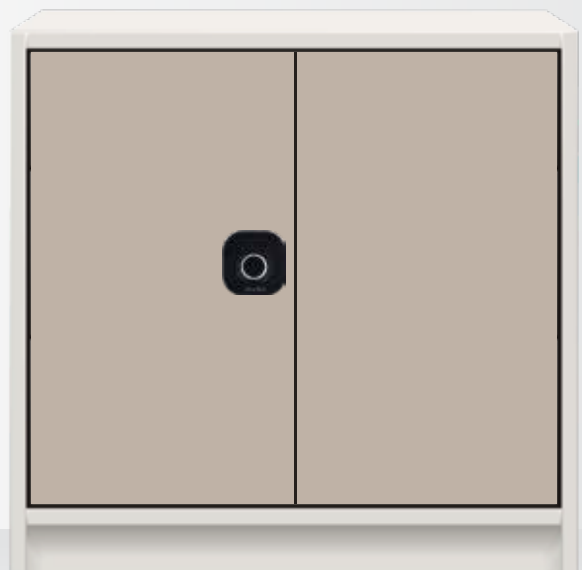

SUITABLE FOR SLIDING DOOR