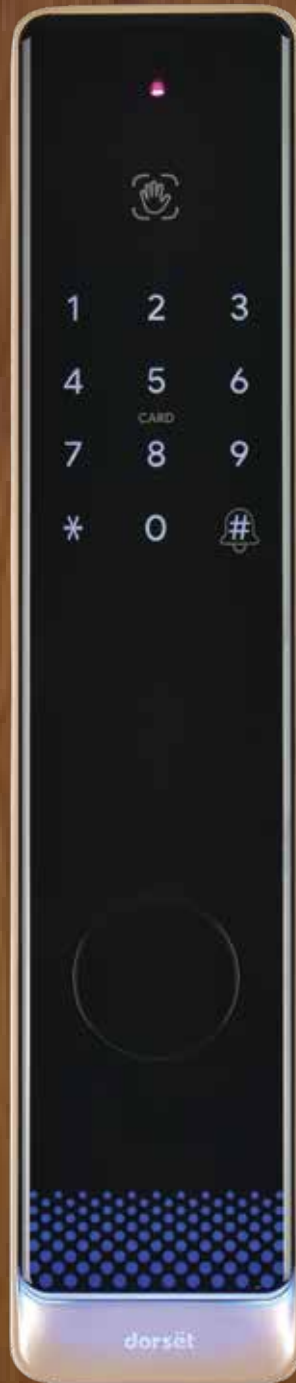

AVAILABLE FINISHES

CHAMPAGNE MATT (CM)

GRAPHITE MATT (GM)

Available on

dorsët

OTP ACCESS

INTEGRATED
NOTIFICATION BELL

DUAL
AUTHENTICATION MODE

VIDEO DOOR PHONE
(OPTIONAL)

AUDIT TRAIL