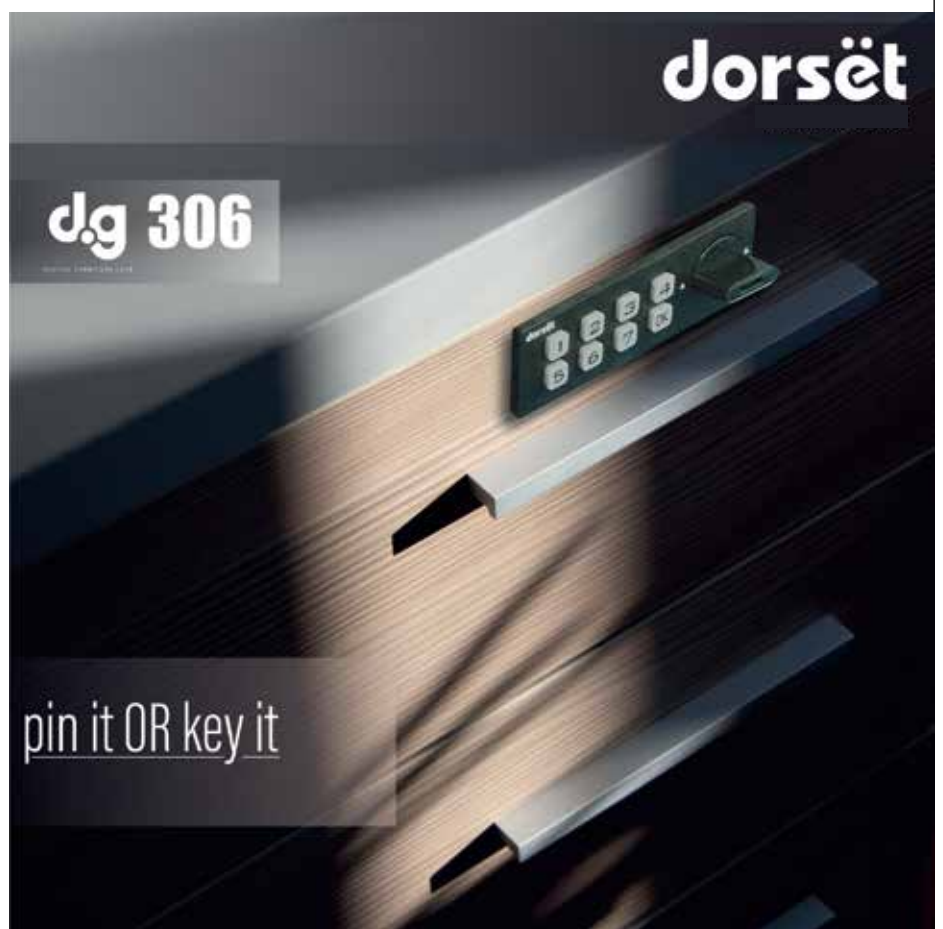

- DOOR THICKNESS**  14-22 mm

- APPLICATION** Cabinet, Wardrobe & Drawer Lock

SUITABLE FOR SLIDING DOOR

DG 305

ACCESS MODES Fingerprint ID
(Up to 40 unique access)

ALARMS Low Battery Alarm

SMART FEATURES Drained Battery Quick Fix
(By USB Type C)

Low Power Consumption

DOOR THICKNESS 14-22 mm

APPLICATION Cabinet, Wardrobe & Drawer Lock

Digital Furniture Locks

DG 306

ACCESS MODES Password 4-15 Digits
 Mechanical Key

ALARMS Low Battery Alarm

SMART FEATURES Drained Battery Quick Fix
 Anti Theft Password
 Low Power Consumption
 Admin Control
 One Time Password
 Intrusion Detection System

DOOR THICKNESS 14-22 mm

APPLICATION Cabinet, Wardrobe & Drawer Lock

DG 307 GM

ACCESS MODES  Fingerprint ID (Up to 20 unique access)

LOCKING MODES  Auto Locking Mode

ALARMS  Low Battery Alarm

SMART FEATURES  Drained Battery Quick Fix (By USB Type C)
 Low Power Consumption
 Smart Registration

DOOR THICKNESS  14-22 mm

APPLICATION Cabinet, Wardrobe & Drawer Lock

Digital Furniture Locks

DG 308 FG

ACCESS MODES  Fingerprint ID (Up to 20 unique access)

LOCKING MODES  Auto Locking Mode

ALARMS  Low Battery Alarm