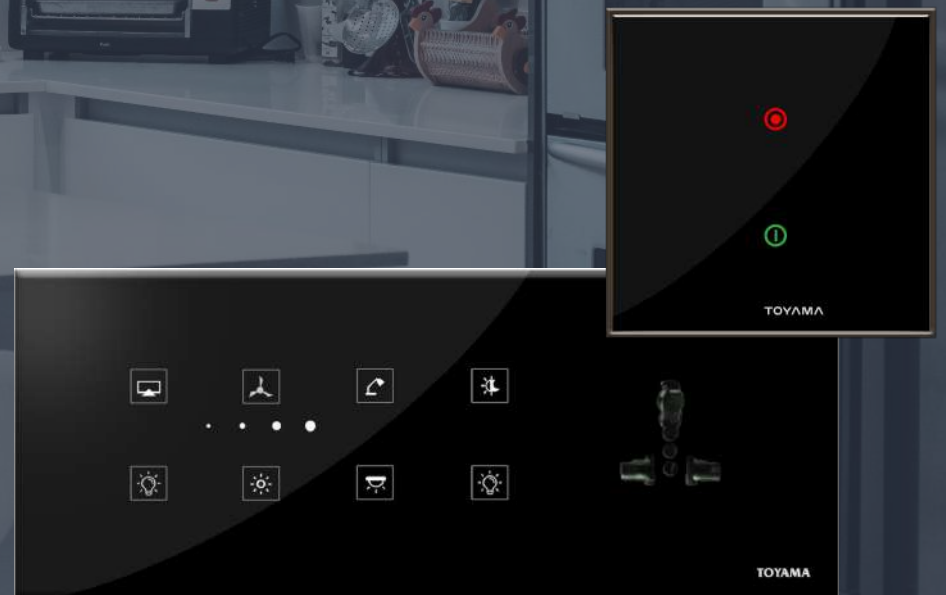

Smart Plugs

Smart plugs are the perfect home automation solution when you have appliances like geysers, sprinkler systems or coffee makers that need to be turned on or off remotely or according to a particular schedule. It effectively makes all your appliances "smart", enabling costs and energy saving while adding a great deal of convenience to your life through app and voice assistants like Alexa and Google.