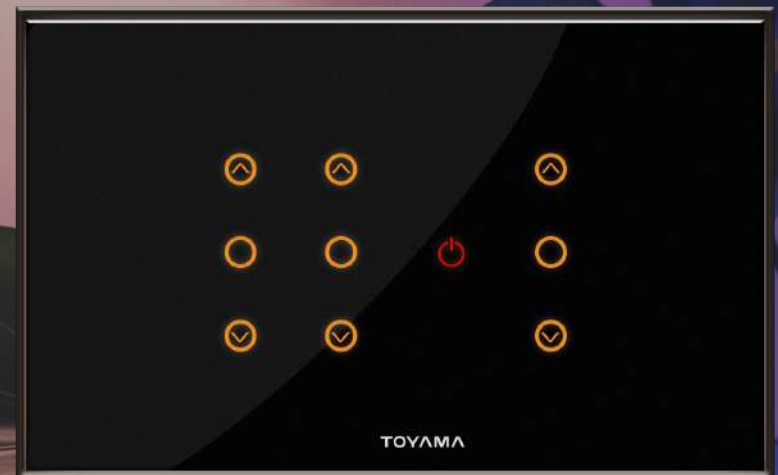

RGB LED Controller

Toyama's RGB LED controllers when paired with the right LED fixtures allow you to set specific hues and tones to the lighting across your home using smart touch panels or an interactive interface on the Wizhom app. Offering a great way to set the mood and ambiance for any time of the day or depending on the activity this is a great feature that allows you to improve the well-being of you and your family.