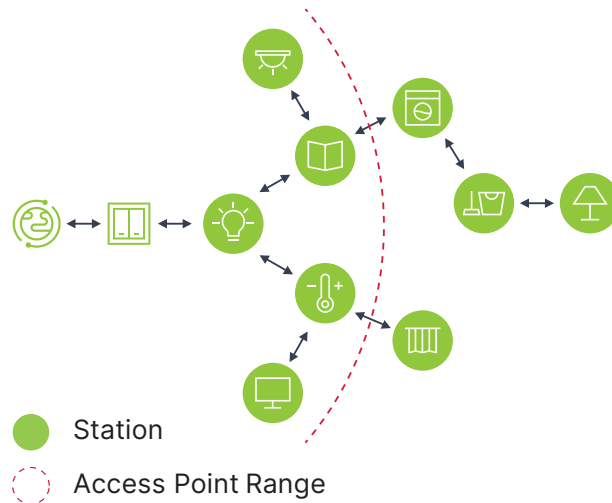

TOYAMA

Create Smart Spaces

TOYAMA

From Anywhere

Control your home from your phone even when
you are 10,000 miles away

Get Started

Technology Platforms

Toyama offers three platforms covering all domains of automation. All platforms work with a single app with easy installation and simplicity of usage.

TMesh

Toyama's proprietary protocol mesh - TMesh - is faster and more efficient than the traditional WiFi system. Built to offload the router and remove a single point of failure, this self healing mesh system ensures network robustness and uptime.

TGate

Home Automation hub with cloud based operations for device control, multimedia equipment control and management. Suitable for large homes or villas with scene panels to orchestrate and control a large number of devices with a single tap of a switch.

Cameras

Indoor and outdoor security cameras can be integrated in the WizHom App and footage viewed.

Get notified whenever someone walks in or out.

Digital Door Locks

Ensure security of your homes by installing digital door locks by Yale - the world leader in manufacturing of security locks. Control the lock from your Toyama WizHom app remotely to let people in.