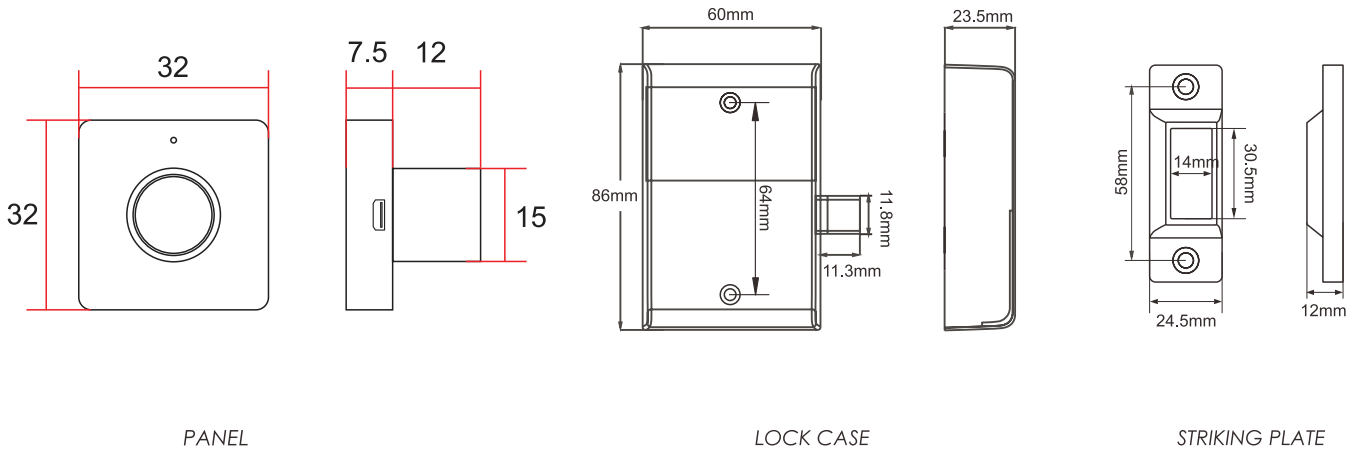

Furniture Lock DG305

Furniture Lock DG306