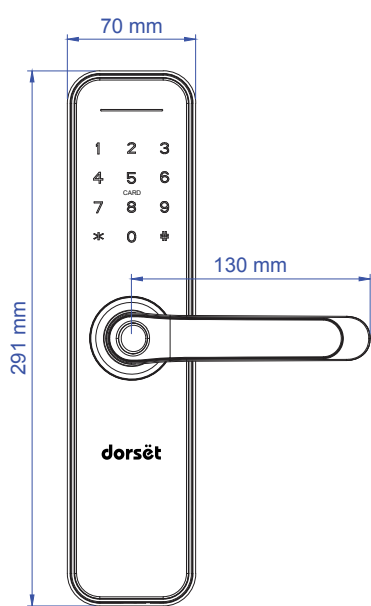

OUT DOOR BODY