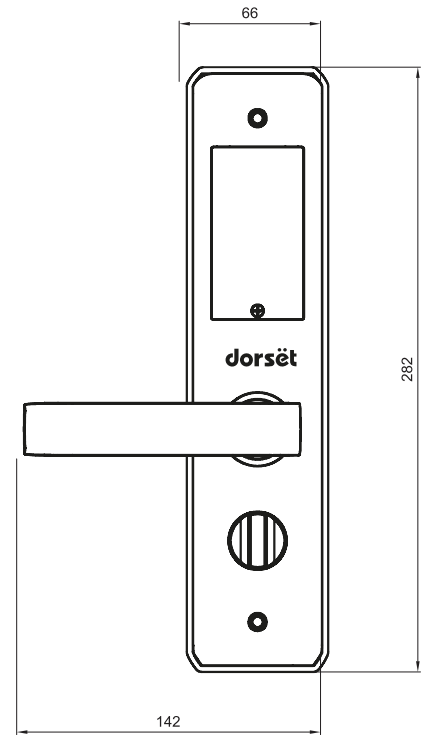

DG 502 | DG 504