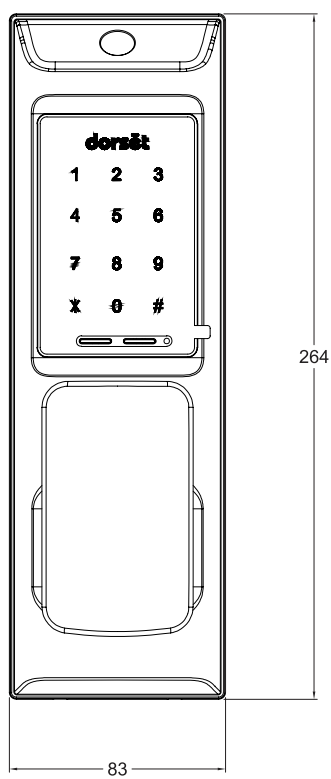

DG 201 | DG 202 | DG203