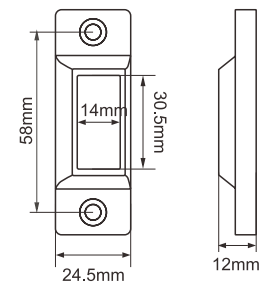

## Furniture Lock DG303

---

PANEL

LOCK CASE

STRIKING PLATE