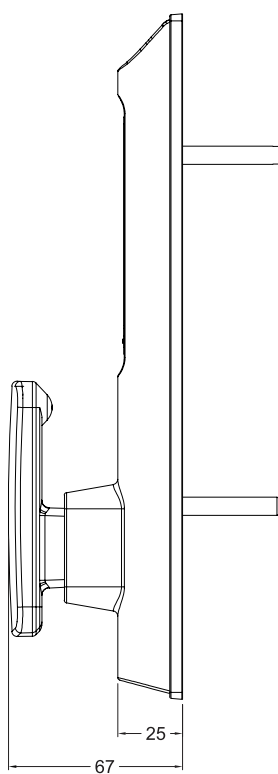

DG 201 | DG 202 | DG203