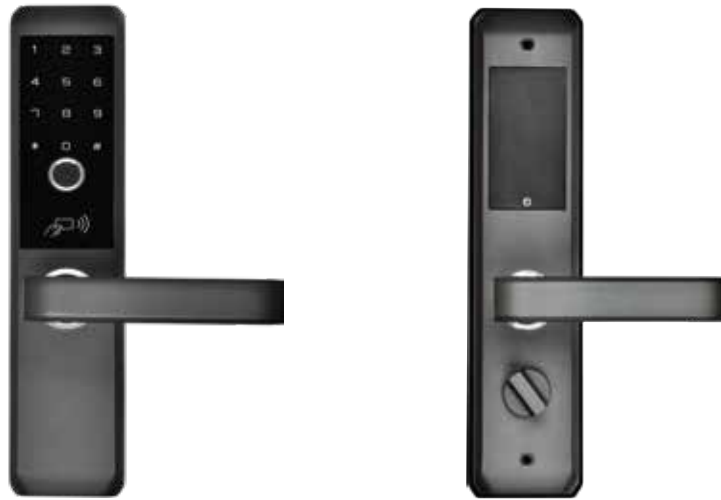

FEATURES & SPECIFICATION

DG 101

ACCESS MODES

- Fingerprint ID (Up to 100 unique access)
- Password
- RFID (>500 unique access)
- Mechanical Key
- Guest Access (Upto 5)

LOCKING MODES

- Auto Locking Mode
- Manual Locking Mode
- Privacy Locking Mode

ALARMS

- Low Battery Alarm
- Fire Detection Alarm
- Intrusion Alarm

SMART FEATURES

- Anti Theft Password
- Volume Control
- Intrusion Detection System
- Universal Handed Operation
- Single / Dual Access Authentication
- Drained Battery Quick Fix
- Super Admin User
- Emergency Exit

DOOR THICKNESS

40 - 90 mm