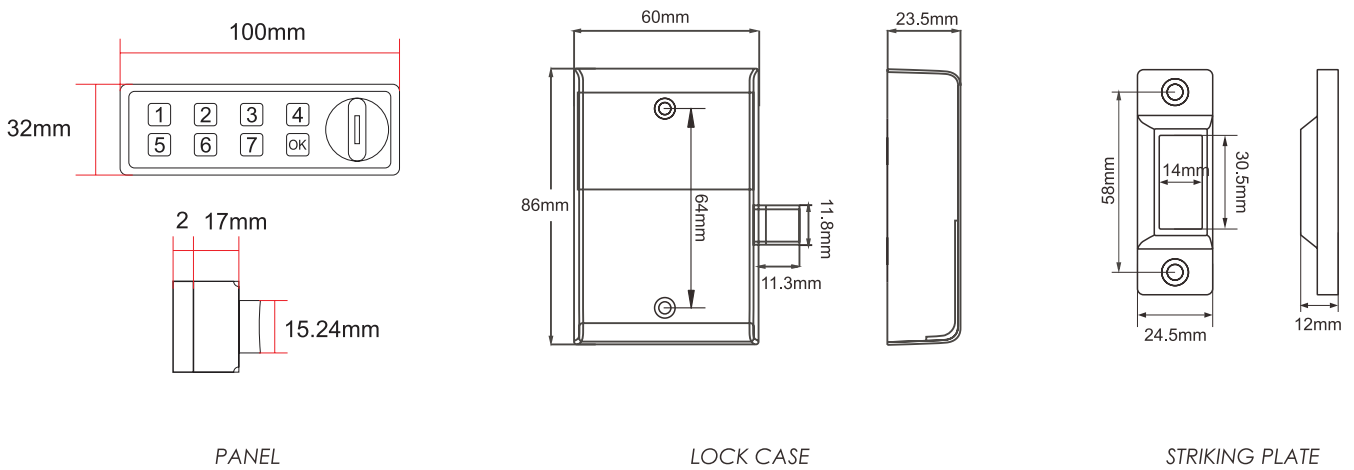

Furniture Lock DG305