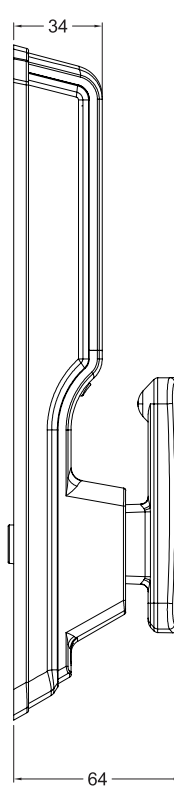

DG 201 | DG 202 | DG203