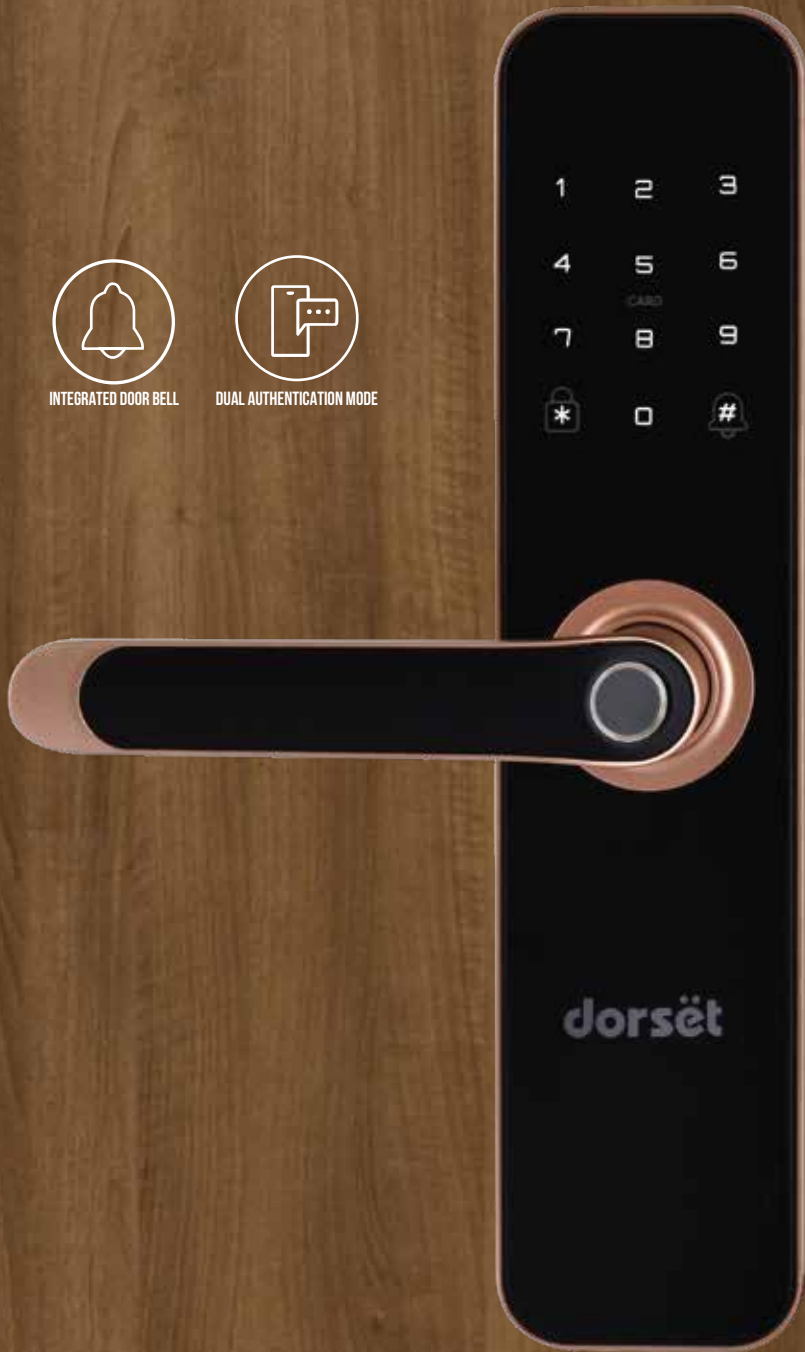

## Lock Engage Alarm

This alarms sets off if the deadbolt of the lock is not engaged properly and the door remains unlocked, the door lock makes three attempts to open and it generates a Lock Engage Alarm to alert.

## Intrusion Alarm

The Intrusion Alarm sets off in case the lock detects an intrusion from outside the door lock by some force that is not required to open the door in usual conditions.

# d.g 201

INTEGRATED DOOR BELL

DUAL AUTHENTICATION MODE

ANTIQUE (PT)

ROSE GOLD (RG)

GRAPHITE MATT (GM)

**FEATURES & SPECIFICATION** ○ **DG 201**

**ACCESS MODES**